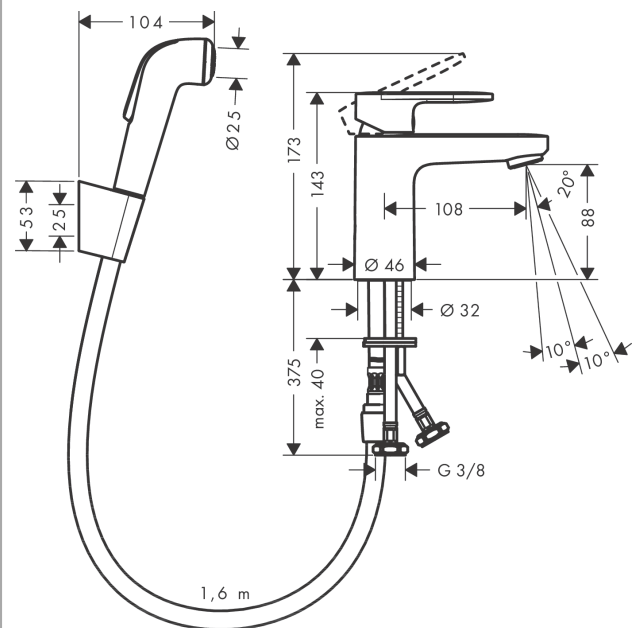

Vernis Blend

Single lever basin mixer 100 with bidette hand shower and shower hose 160 cm

Finish: **Chrome** Article Number: **71215000**

Description

product features

- consists of: single lever basin mixer, bidette hand shower, shower holder, shower hose
- ComfortZone 100
- projection: 108 mm
- spout height: 88 mm
- handle variant: lever handle
- spray type: normal spray, shower spray
- maximum flow rate at 3 bar: 5 l/min
- ceramic cartridge
- temperature limitation adjustable
- connection type: G 3/8 connections
- connection dimension: DN15
- EU taxonomy: max. 6 l/min - Substantial Contribution (SC) possible

Technology

Product image

Scale drawing

Vernis Blend

Single lever basin mixer 100 with bidette hand shower and shower hose 160 cm

Finish: **Chrome** Article Number: **71215000**

Flowchart

Vernis Blend

Single lever basin mixer 100 with bidette hand shower and shower hose 160 cm

Finish: **Chrome** Article Number: **71215000**

Exploded Drawing

Year of production: >01/21

Vernis Blend

Single lever basin mixer 100 with bidette hand shower and shower hose 160 cm

Finish: **Chrome** Article Number: **71215000**

Spare part list

Year of production: >01/21

Pos.	Description	Article Number	PC	PU
1	handle	93678000	8	1
2	screw cover	96338000	1	1
3	flange	93680000	3	1
4	nut	93681000	6	1
5	O-ring 24x1,5	98434000	1	1
6	cartridge, assy	97685000	11	1
7	locking screw for handle	95140000	2	1
8	seal	98865000	8	1
9	adapter for cartridge	98866000	8	1
10	O-ring 23x2	98398000	1	1
11	aerator swivelling M24x1 (5 l/min)	93834000	6	1
12	seal Ø 42	98722000	2	1
13	fixing set	96016000	8	1
14	seal	98058000	1	1
15	shower hose Isiflex'B 1,60 m	28276000	99	1
16	filter packing	94246000	1	1
17	shower holder	28331000	99	1
18	guide	98918000	1	1
19	handshower	92317000	9	1