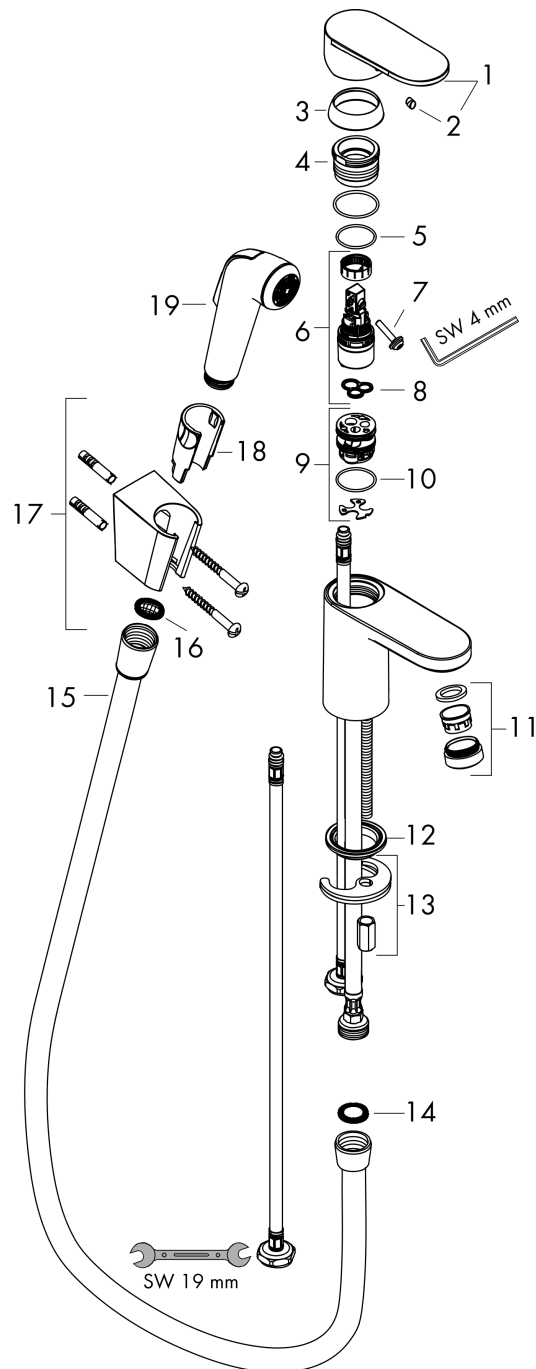

Vernis Blend

Single lever basin mixer 100 with bidette hand shower and shower hose 160 cm

Finish: **Chrome** Article Number: **71215000**

Description

product features

- consists of: single lever basin mixer, bidette hand shower, shower holder, shower hose
- ComfortZone 100
- projection: 108 mm
- spout height: 88 mm
- handle variant: lever handle
- spray type: normal spray, shower spray
- maximum flow rate at 3 bar: 5 l/min
- ceramic cartridge
- temperature limitation adjustable
- connection type: G 3/8 connections
- connection dimension: DN15
- EU taxonomy: max. 6 l/min - Substantial Contribution (SC) possible

Technology

Product image

Scale drawing

Vernis Blend

Single lever basin mixer 100 with bidette hand shower and shower hose 160 cm

Finish: **Chrome** Article Number: **71215000**

Flowchart

Vernis Blend

Single lever basin mixer 100 with bidette hand shower and shower hose 160 cm

Finish: **Chrome** Article Number: **71215000**

Exploded Drawing

Year of production: >01/21

Vernis Blend

Single lever basin mixer 100 with bidette hand shower and shower hose 160 cm

Finish: **Chrome** Article Number: **71215000**

Spare part list

Year of production: >01/21

Pos.	Description	Article Number	PC	PU
1	handle	93678000	8	1
2	screw cover	96338000	1	1
3	flange	93680000	3	1
4	nut	93681000	6	1
5	O-ring 24x1,5	98434000	1	1
6	cartridge, assy	97685000	11	1
7	locking screw for handle	95140000	2	1
8	seal	98865000	8	1
9	adapter for cartridge	98866000	8	1
10	O-ring 23x2	98398000	1	1
11	aerator swivelling M24x1 (5 l/min)	93834000	6	1
12	seal Ø 42	98722000	2	1
13	fixing set	96016000	8	1
14	seal	98058000	1	1
15	shower hose Isiflex'B 1,60 m	28276000	99	1
16	filter packing	94246000	1	1
17	shower holder	28331000	99	1
18	guide	98918000	1	1
19	handshower	92317000	9	1